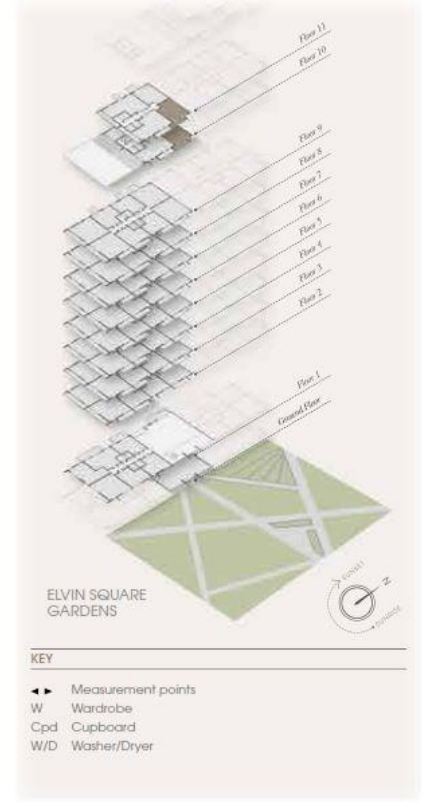

Apartment B.L.11.01 / 609 sq ft 11th (TOP) floor in Belcanto, Alto, North West Village, Wembley, HA9

Apartment Total Internal Area	56.3 sq. m	609 sq. ft
Balcony	6.30m x 1.50m	20'8" x 4'11"
Kitchen/Living/Dining	6.95m x 4.14m	22'9" x 13'6"
Bedroom	4.65m x 2.75m	15'3" x 9'0"

1 BEDROOM APARTMENT TYPE H

Plots: 1001 & 1101
Floors: 10 & 11