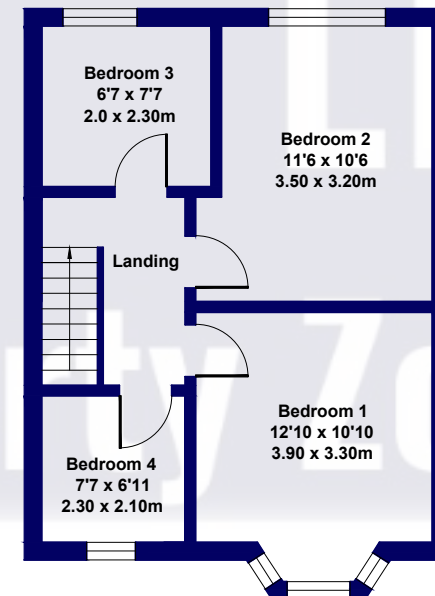

4 bed in Erith, DA8

Approximate Gross Internal Area

1195 sq ft - 111 sq m

GROUND FLOOR

FIRST FLOOR

SKETCH PLAN FOR ILLUSTRATIVE PURPOSES ONLY

All measurements walls, doors, windows, fittings and appliances, their sizes and locations, are approximate only.