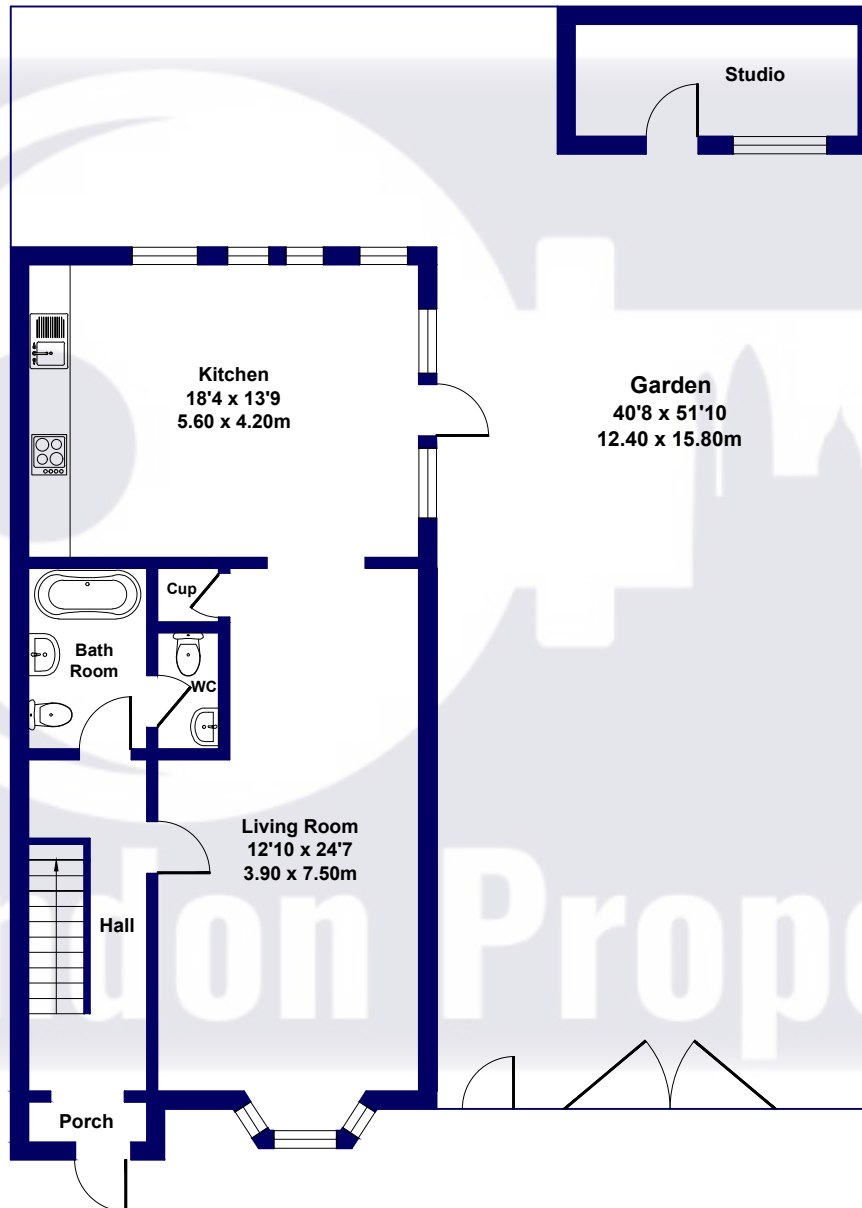

4 bed in Erith, DA8

Approximate Gross Internal Area

1195 sq ft - 111 sq m

GROUND FLOOR

FIRST FLOOR

SKETCH PLAN FOR ILLUSTRATIVE PURPOSES ONLY

All measurements walls, doors, windows, fittings and appliances, their sizes and locations, are approximate only.