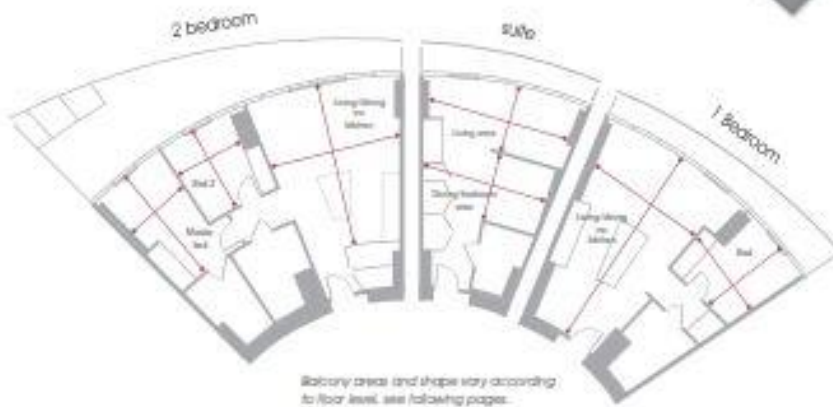

Plot 1309 Baltimore tower, E14

Balcony areas and shape vary according to floor level, see following pages.

● 2 bedroom apartment

Total areas: 68-69 sq.m. 729-740 sq.ft.

Principal room dimensions

Living/dining inc kitchen	5.0 x 6.3m	16'3" x 20'7"
Master bedroom	2.7 x 4.7m	8'10" x 15'3"
Bedroom 2	2.6 x 5.3m	8'6" x 10'9"

LEVEL
45

QUAYSIDE