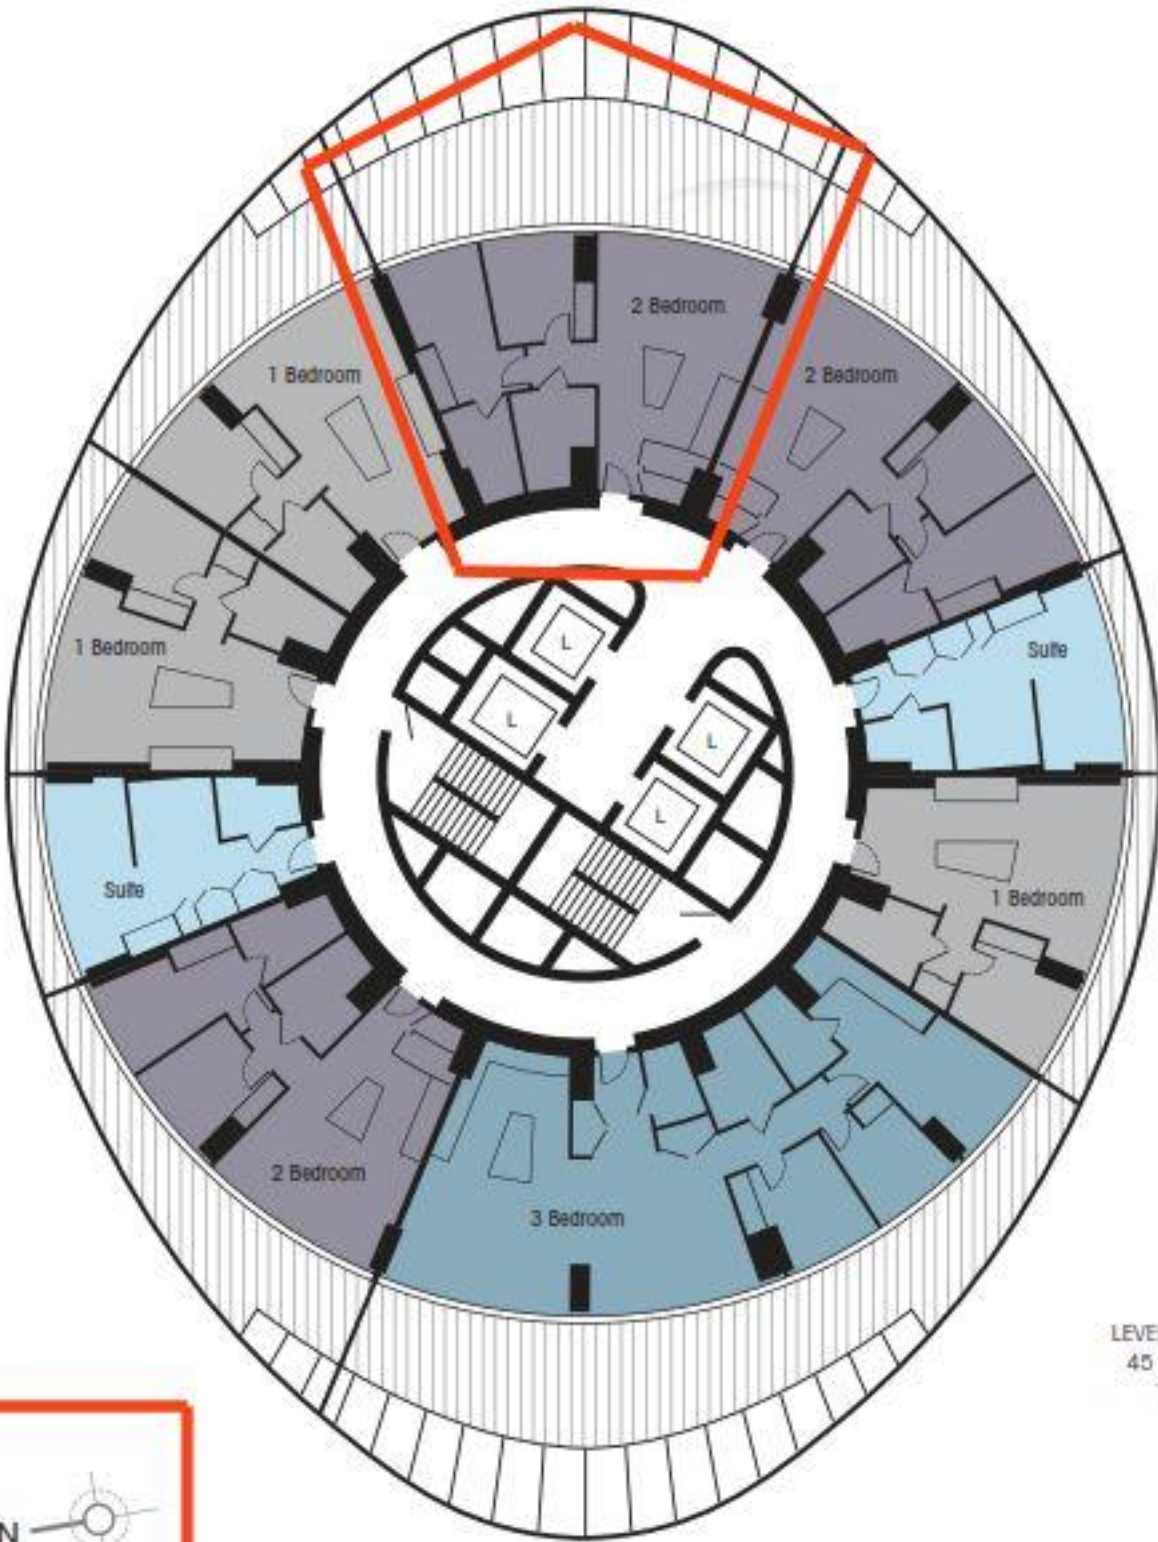

Plot 1309 Baltimore tower, E14

Balcony areas and shape vary according to floor level, see following pages.

● 2 bedroom apartment

Total areas: 68-69 sq.m. 729-740 sq.ft.

Principal room dimensions

Living/dining inc kitchen	5.0 x 6.3m	16'3" x 20'7"
Master bedroom	2.7 x 4.7m	8'10" x 15'3"
Bedroom 2	2.6 x 5.3m	8'6" x 10'9"

LEVEL
45

QUAYSIDE